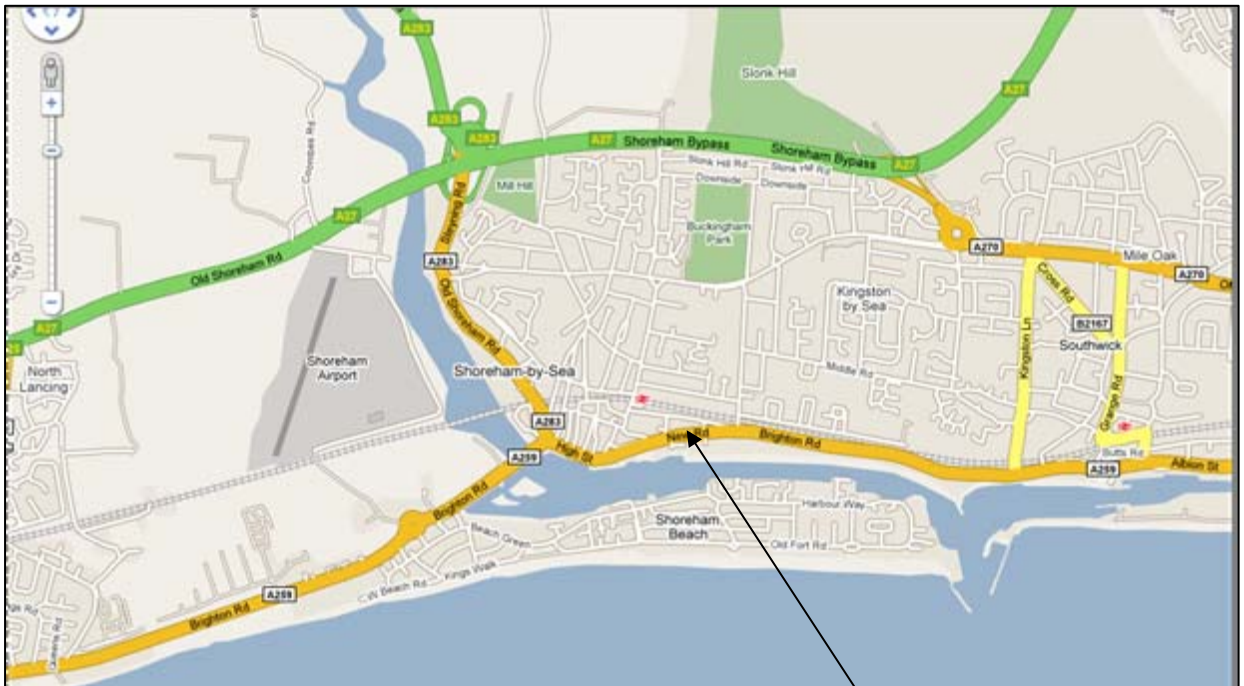

Bramber

Construction Co Ltd

BUILDING CONTRACTORS

Find Us

Bramber Construction Head Offices

Bramber House is located on the A259 coast road at Shoreham by Sea opposite Frosts Chevrolet car sales & next to The Duke of Wellington Public House

Bramber House, 370 Brighton Road, Shoreham by Sea, West Sussex, BN43 6RE

Tel: 01273 465111

Fax: 01273 440799

www.bramberconstruction.co.uk

info@bramberconstruction.co.uk